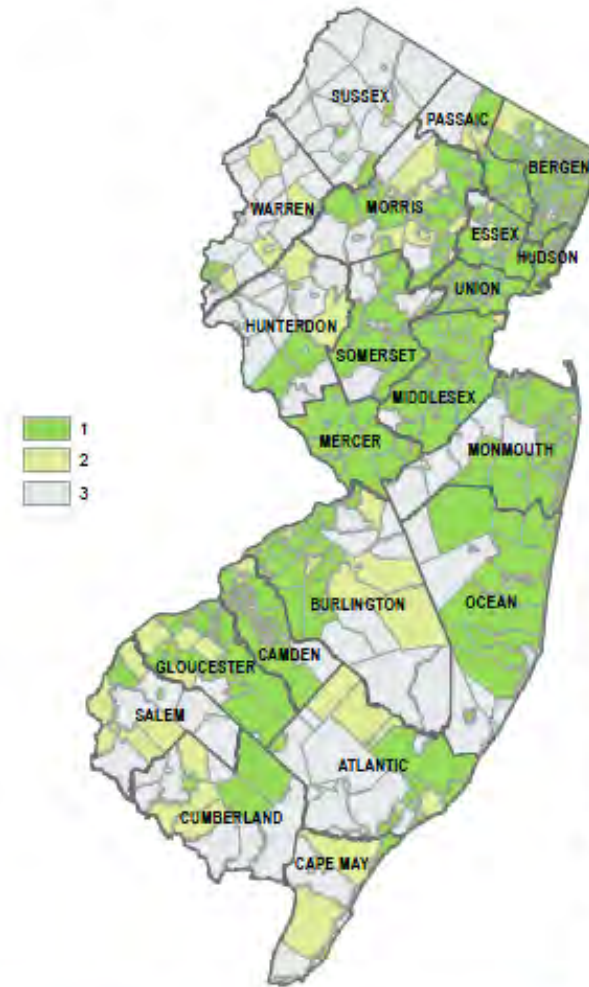

SHSP Other Vulnerable Road Users 5.A.1.a.

- From 2013-2021, over 940 traffic safety officers from 319 municipalities have attended the NJ Crossing Guard train the trainer classes. The training has reached 75% of the municipalities that have crossing guards.
- NJ has an estimated 6,900 crossing guards.

Crossing Guard Supervisors Trained in New Jersey (2013 - August 2021)

County	Number of Crossing Guards (estimated)
Bergen	1,230
Hudson	688
Essex	686
Middlesex	572
Union	497
Monmouth	456
Camden	441
Passaic	372
Morris	315
Burlington	292
Atlantic	224
Gloucester	193
Ocean	186
Mercer	157
Warren	150
Somerset	136
Cumberland	103
Hunterdon	96
Sussex	63
Salem	38
Cape May	14
Total	6,909

*Crossing guard data represents what has been reported to the New Jersey Safe Routes to School Resource Center as of August 2021.