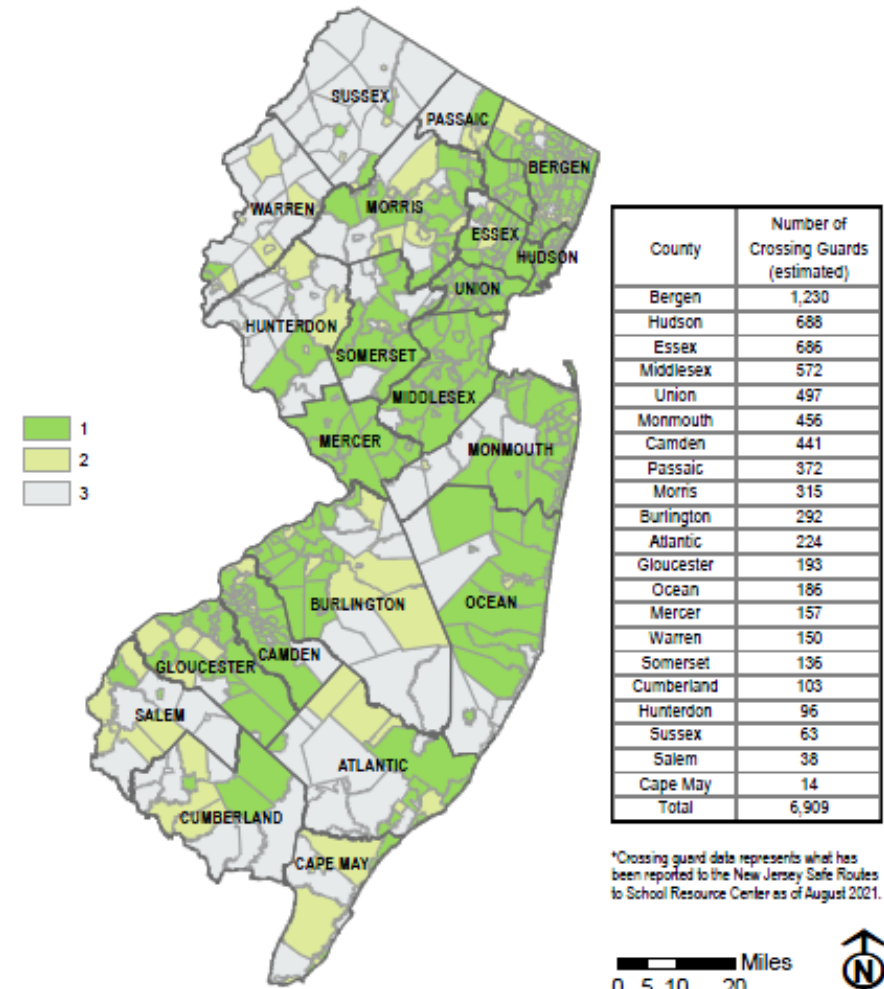

SHSP Other Vulnerable Road Users 5.A.1.a.

- From 2013-2021, over 940 traffic safety officers from 319 municipalities have attended the NJ Crossing Guard train the trainer classes. The training has reached 75% of the municipalities that have crossing guards.
- NJ has an estimated 6,900 crossing guards.

Crossing Guard Supervisors Trained in New Jersey (2013 - August 2021)

*Crossing guard data represents what has been reported to the New Jersey Safe Routes to School Resource Center as of August 2021.