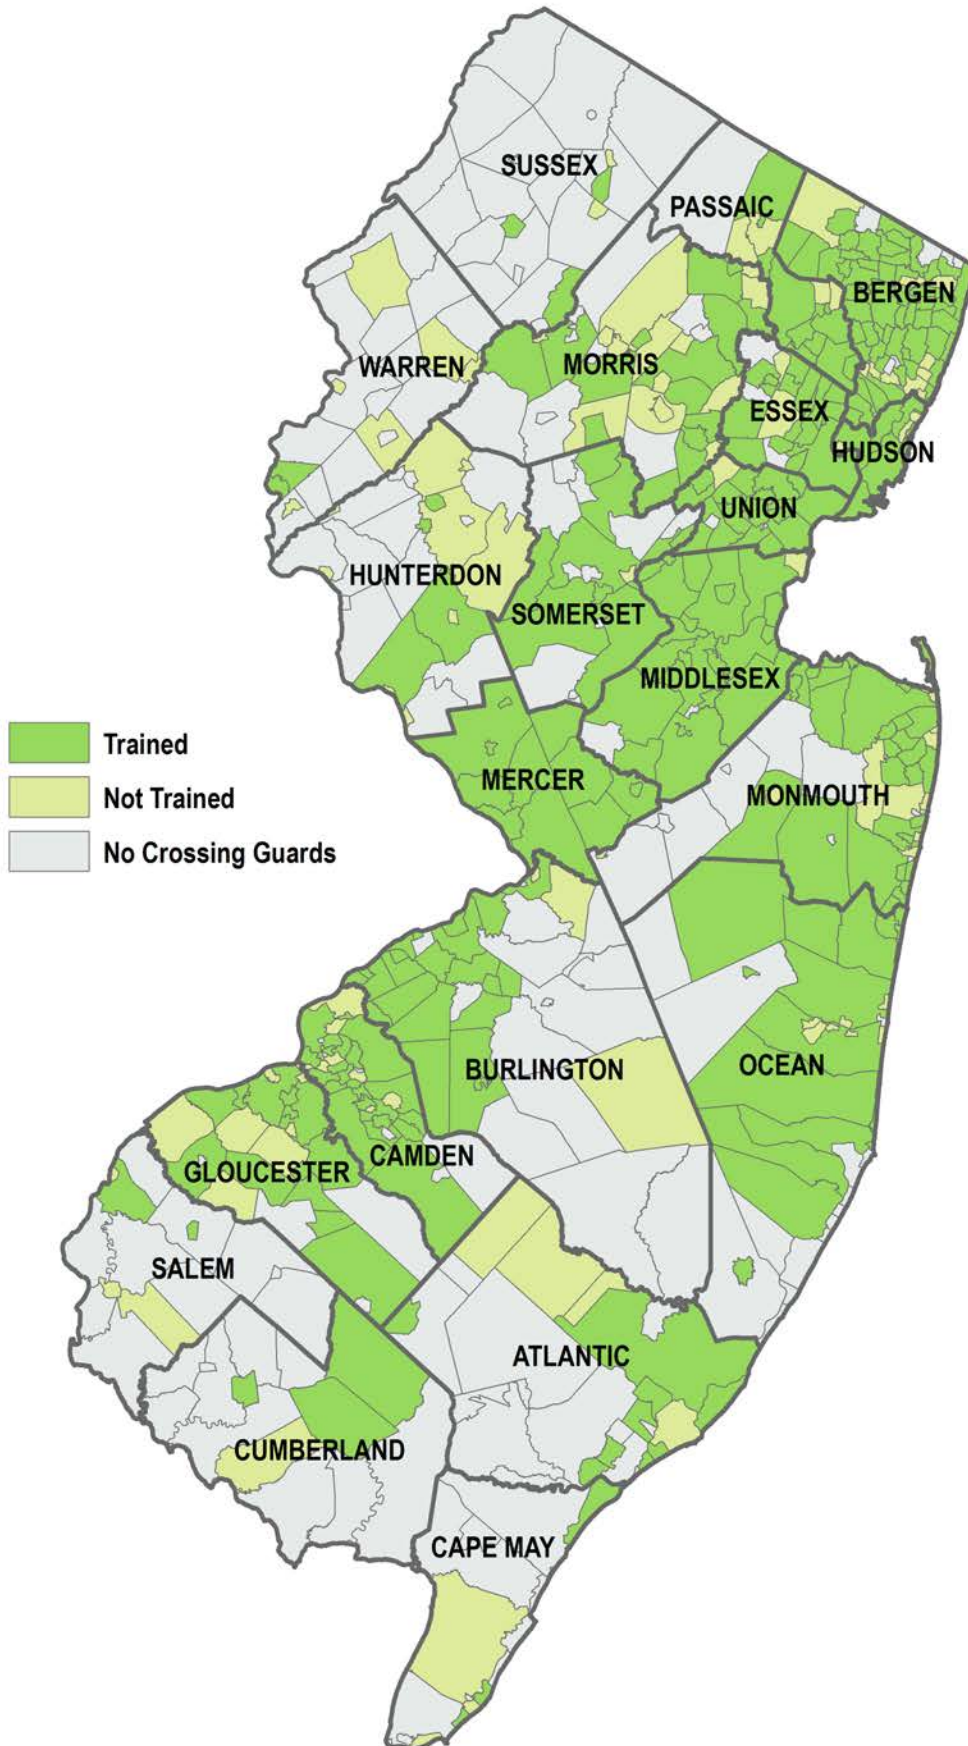

# Crossing Guard Supervisors Trained in New Jersey (2013 - August 2018)

County	Number of Crossing Guards (estimated)
Bergen	1,174
Hudson	679
Essex	664
Middlesex	589
Union	562
Camden	463
Monmouth	455
Passaic	386
Morris	307
Burlington	287
Gloucester	255
Mercer	245
Ocean	180
Atlantic	167
Somerset	139
Warren	115
Cumberland	68
Sussex	45
Salem	41
Hunterdon	39
Cape May	12
<b>Total</b>	<b>6,872</b>

\*Crossing guard data represents what has been reported to the New Jersey Safe Routes to School Resource Center as of August 2015.